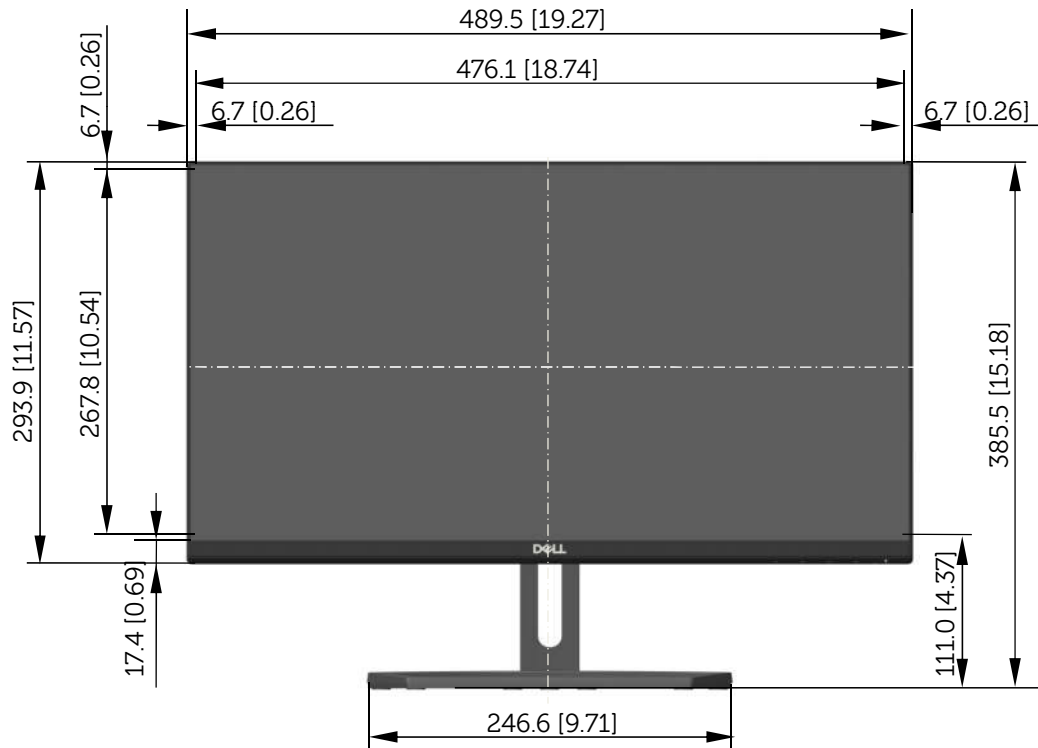

S2218H / S2218M Outline Dimension

Unit: mm (inch)
 Dimension: Nominal
 Scale: Not to scale

Back view of Monitor without stand

S2318H / S2318M Outline Dimension

Unit: mm (inch)
 Dimension: Nominal
 Scale: Not to scale

Back view of Monitor without stand